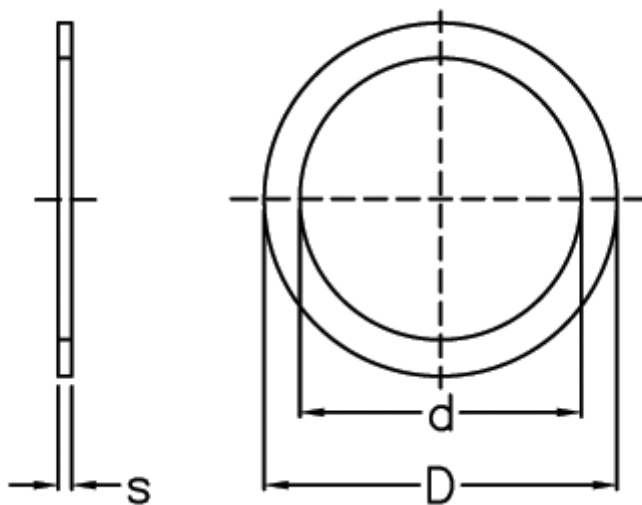

Data Sheet

Article number: 0130312
Description: Shim Washer
PS 5x10x0,2 DIN 988

Measures

d	= 5
D	= 10
Description	= PS 5x10x0,2
s	= 0.20
tol	= -0.04
Weight kg/1000	= 0.092